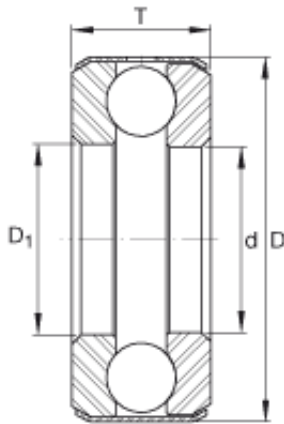

China Disposable Cigarette Reviews Su...

D1 Bearing 2D drawings and 3D CAD models

Wholesale China D1 310mAh 0.5ML Empty Cartridge Disposable Cbd Vape Pen

Bearing No. D1

Size	12.7x30.963x14.3 mm
Bore Diameter	12,7 mm
Outer Diameter	30,963 mm
Width	14,3 mm
d	1/2 inch
d	12,7 mm
D	1,219 inch
D	30,963 mm
T	0,563 inch
T	14,3 mm
D ₁	0,531 inch
m	0,12 lbs / Weight
m	54 g / Weight
C _a	3850 lbf / Dynamic load rating (axial)
C _a	17100 N / Dynamic load rating (axial)
C _{0a}	5600 lbf / Static load rating (axial)
C _{0a}	24900 N / Static load rating (axial)
Category	Thrust Ball Bearing
Inventory	5.0
Manufacturer Name	SCHAEFFLER GROUP
Minimum Buy Quantity	N/A
Weight / Kilogram	0
EAN	4012802034370

China Disposable Cigarette Reviews Su...

Product Group	B04270
Rolling Element	Ball Bearing
Thrust Bearing	Yes
Single or Double Direction	Single Direction
Banded	Yes
Cage Material	Steel
Precision Class	ABEC 1 ISO P0
Component Description	Roller Assembly Plus Raceways
Other Features	Single Row
Long Description	1/2" Bore 1; 17/32" Bore 2; 1-7/32" Outside Diameter; 9/16" Height; Ball Bearing; Single Direction; Banded; Steel Cage; ABEC 1 ISO P0 Precision
Inch - Metric	Inch
Category	Thrust Ball Bearings
UNSPSC	31171552
Harmonized Tariff Code	8482.10.50.08
Noun	Bearing
Keyword String	Ball Thrust
Manufacturer URL	http://www.ina.com
Weight / LBS	0.119
Height	0.563 Inch 14.3 Millimeter
Bore 1	0.5 Inch 12.7 Millimeter
Overall Height with Aligning Washer	0 Inch 0 Millimeter
Bore 2	0.531 Inch 13.487 Millimeter
Outside Diameter	1.219 Inch 30.963 Millimeter